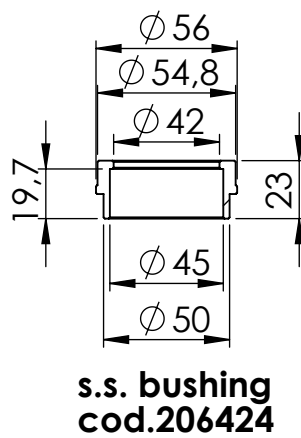

**Flange s.s. sp.5mm  
cod.206423**

**s.s. bushing  
cod.206424**

**WARNING**  
DO NOT USE ORIGINAL  
GRAPHITE BUSHING

## ART. 14364E

KTM 690 ENDURO R / 690 SMC R (Also fits 35kW version)

FULL SYSTEM - LV ONE EVO - STAINLESS STEEL