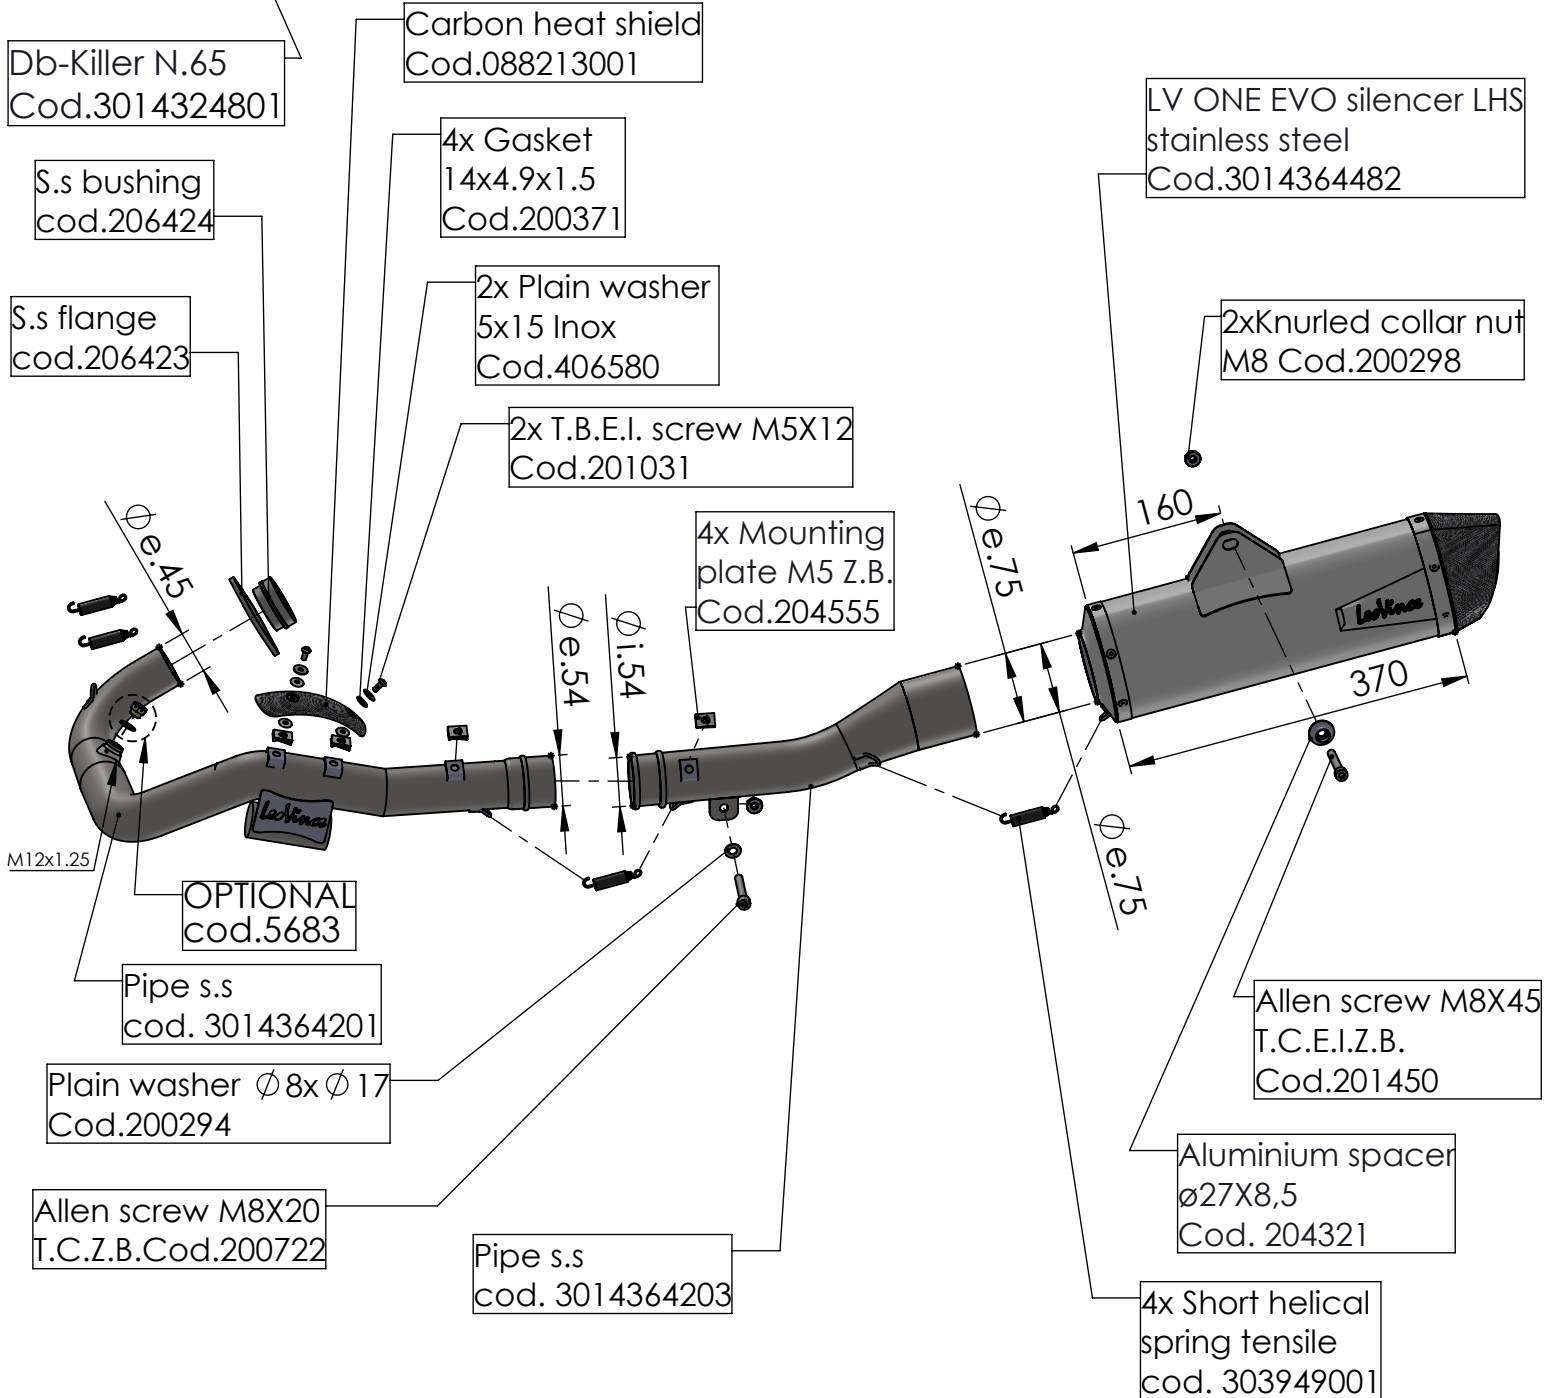

**Flange s.s. sp.5mm  
cod.206423**

**s.s. bushing  
cod.206424**

**WARNING**  
DO NOT USE ORIGINAL  
GRAPHITE BUSHING

## ART. 14364E

KTM 690 ENDURO R / 690 SMC R (Also fits 35kW version)

FULL SYSTEM - LV ONE EVO - STAINLESS STEEL